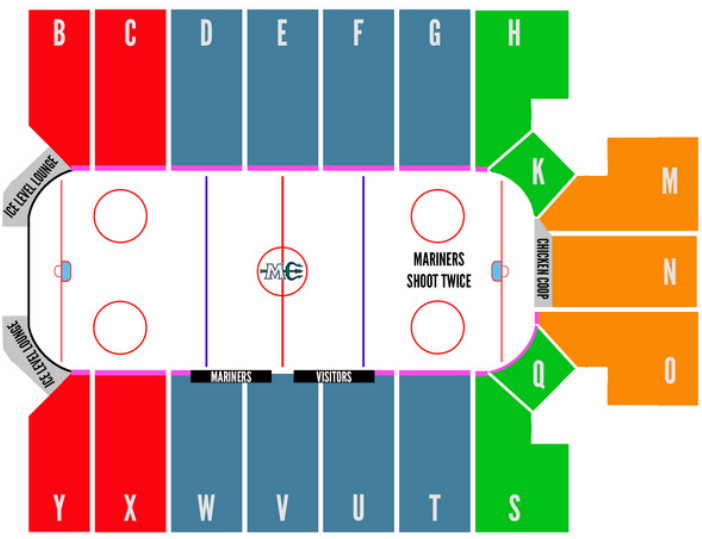

DECEMBER						
MONDAY	TUESDAY	WEDNESDAY	THURSDAY	FRIDAY	SATURDAY	SUNDAY
			1	2 @ ADK	3 @ ADK	4 VS ADK
5	6	7	8	9 VS TR	10 VS TR	11
12	13	14	15	16	17 @ ADK	18 @ ADK
19	20	21 @ REA	22	23	24	25
26	27	28 VS WOR	29	30 VS TR	31 @ WOR	

MARCH						
MONDAY	TUESDAY	WEDNESDAY	THURSDAY	FRIDAY	SATURDAY	SUNDAY
		1 VS NFD	2	3	4	5 VS WOR
6	7	8 @ ADK	9	10 VS NOR	11 VS NOR	12 @ WOR
13	14	15	16	17 VS WOR	18 @ WOR	19 VS WOR
20	21	22 @ ORL	23	24 @ ATL	25 @ SC	26 @ SC
27	28	29	30	31 VS TUL		

# MAINE MARINERS

CROSS INSURANCE ARENA - PORTLAND, ME

## GROUPS 10+ SAVE UP TO \$8 PER TICKET

	REGULAR PRICE	GROUP PRICE
CENTER	\$19-25	\$17
SHOOT TWICE CORNER	\$18-23	\$16
SHOOT TWICE END	\$17-22	\$15
SHOOT ONCE CORNER	\$15-20	\$13

**Benefits of Group Tickets include:**