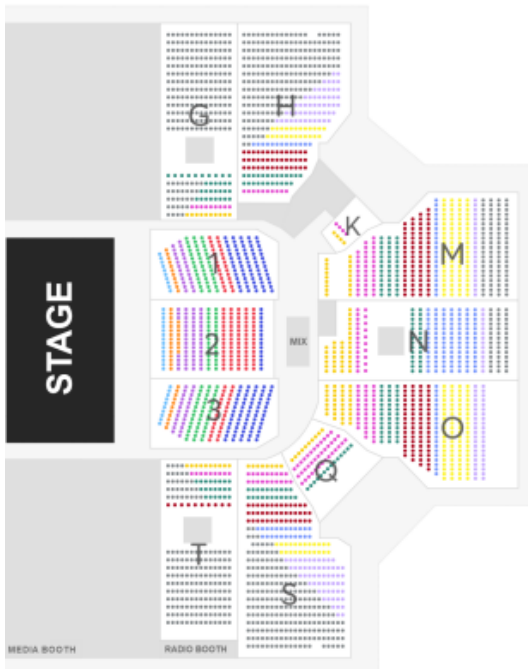

nickelodeon

A VSTAR ENTERTAINMENT PRODUCTION

PAW PATROL LIVE!

JANUARY 3 - 6:00 PM & JANUARY 4 - 6:00 PM
CROSS INSURANCE ARENA - PORTLAND, ME

GROUPS 10+ SAVE UP TO \$5 PER TICKET

PRICE LEVEL	REGULAR PRICE	GROUP PRICE
P1	\$133	\$133
P2	\$123	\$123
P3	\$73	\$68
P4	\$63	\$58
P5	\$58	\$53
P6	\$53	\$48
P7	\$48	\$43
P8	\$43	\$38
P9	\$38	\$33
P10	\$33	\$28
P11	\$28	\$28
P12	\$25	\$25
P13	\$23	\$23