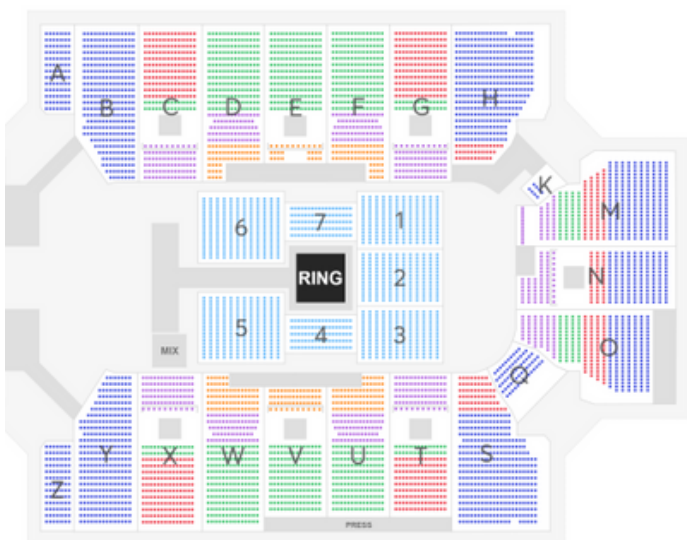

WWE HOLIDAY TOUR SUPERSHOW

SUNDAY, NOVEMBER 27, 2022 - 7:00 PM
CROSS INSURANCE ARENA - PORTLAND, ME

GROUPS 10+ SAVE UP TO \$5 PER TICKET

	REGULAR PRICE	GROUP PRICE
P1	\$113	\$113
P2	\$88	\$83
P3	\$63	\$58
P4	\$48	\$43
P5	\$33	\$28
P6	\$23	\$23