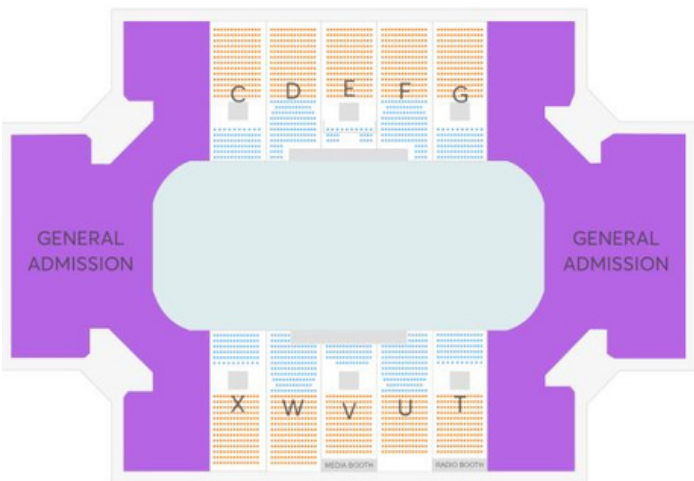

## Saturday January 14

**SATURDAY, JANUARY 14 - 2:00 PM**  
**CROSS INSURANCE ARENA - PORTLAND, ME**

**GROUPS 10+ SAVE UP TO \$5 PER TICKET**

**OFFERS EXPIRE JANUARY 13 AT 4 PM**

	Regular Price	Group Price Adult	Group Price Child (2-12 years)
P1	\$30	\$30	\$11
P2	\$23	\$18	\$11
General Admission	\$15	\$11	\$11

**Pre Party - \$15 add on**  
Includes early access (12-1:00PM) and Meet & Greet with a rider, appetizers, soft drinks, and cash bar.

**Food Voucher \$10 Add On:** Choice hot dog, burger, or chicken + fries + bottled soda or water.