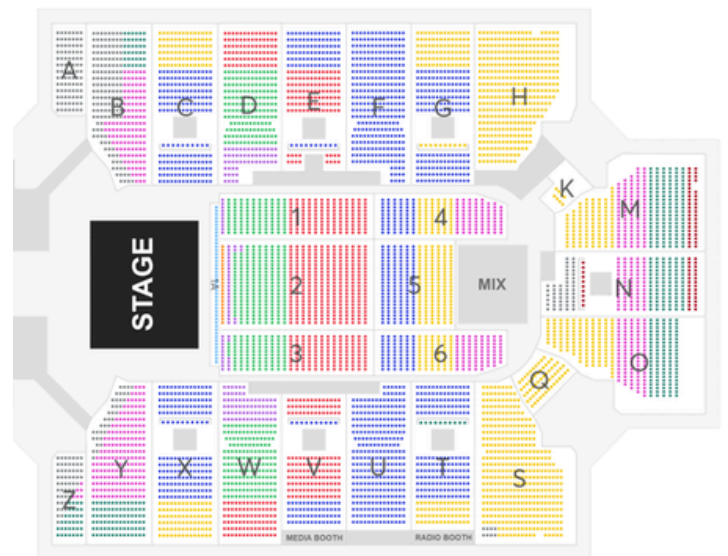

CHRIS TOMLIN
 TOBY MAC
 THIRD DAY
 CHRIS TOMLIN
 TOBY MAC
 THIRD DAY
 CHRIS TOMLIN
 TOBY MAC
 THIRD DAY

NOV 14

K-LOVE

ONE STAGE. ONE NIGHT.

CHRIS TOMLIN, TOBY MAC, THIRD DAY

SATURDAY, NOV 14 - 7:00 PM

CROSS INSURANCE ARENA - PORTLAND, ME

GROUPS 10+ SAVE ON TICKETS

	Regular Box Office Price	Groups 10+ Price
P4	\$134.75	\$122.78
P5	\$104.75	\$95.78
P6	\$84.75	\$77.78
P7	\$64.75	\$59.78
P8	\$44.75	\$41.78
P9	\$34.75	\$32.78

FOOD VOUCHER \$15 ADD ON:

Choice of pizza, burger, or chicken + fries + bottled soda or water

GROUP RATES EXPIRE NOV 12 AT 4PM

FOR MORE INFO & TO BOOK YOUR GROUP OF 10+, CONTACT LAUREN AT (207) 791-2235 OR GROUPSALESCIA@OAKVIEWGROUP.COM